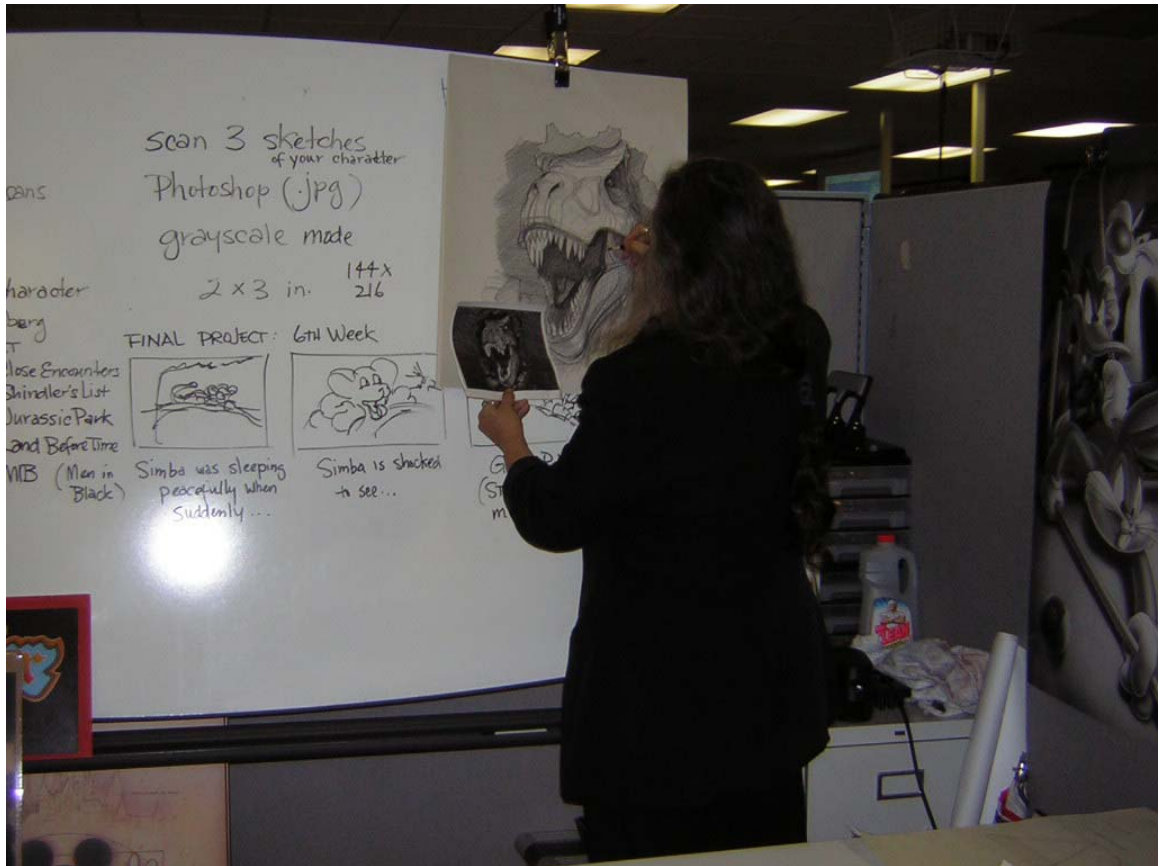

scan 3 sketches
of your character
Photoshop (.jpg)
grayscale mode
2 x 3 in. 144x 216

character
berg
T
Close Encounters
Shindler's List
Jurassic Park
and Before Time
MIB (Men in
Black)

FINAL PROJECT: 6th Week

Simba was sleeping peacefully when suddenly...

Simba is shocked to see...